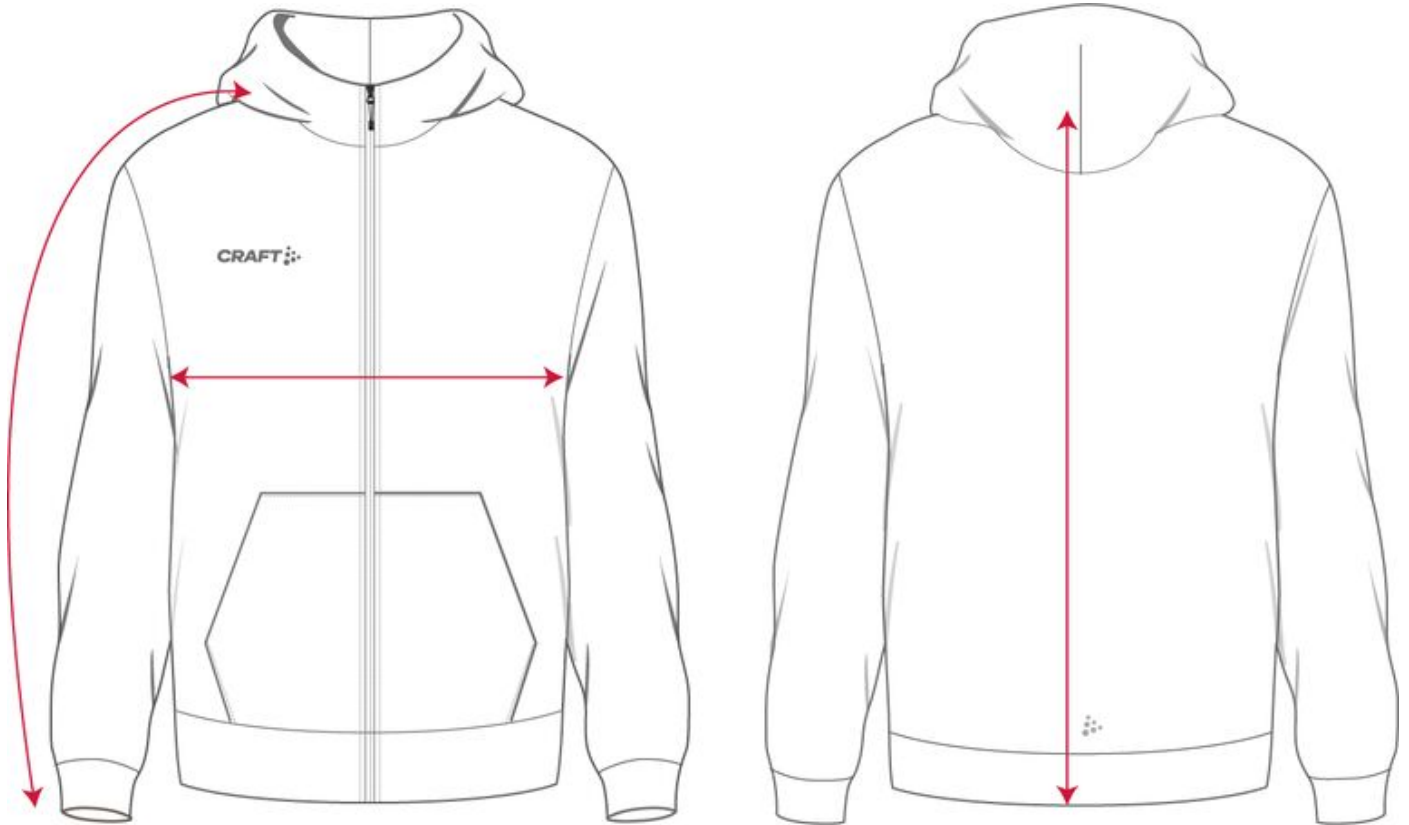

Size Guide

*All measurements are indicative with a maximum tolerance of 2 cm

Article Name	Community 2.0 Logo FZ Hoodie M	Brand	CRAFT
---------------------	--------------------------------	--------------	-------

Points of Measures

Description	XS	S	M	L	XL	2XL	3XL
½ Chest	52,00	55,00	58,00	61,00	64,00	68,00	72,00
CBL excl Collar	67,00	69,00	71,00	73,00	75,00	77,00	79,00
Shoulder + Sleeve Length (From HPS)	79,50	81,50	83,50	85,50	87,50	89,50	91,50
Displaying 3 results		Units: CM Grading Display: Absolute					