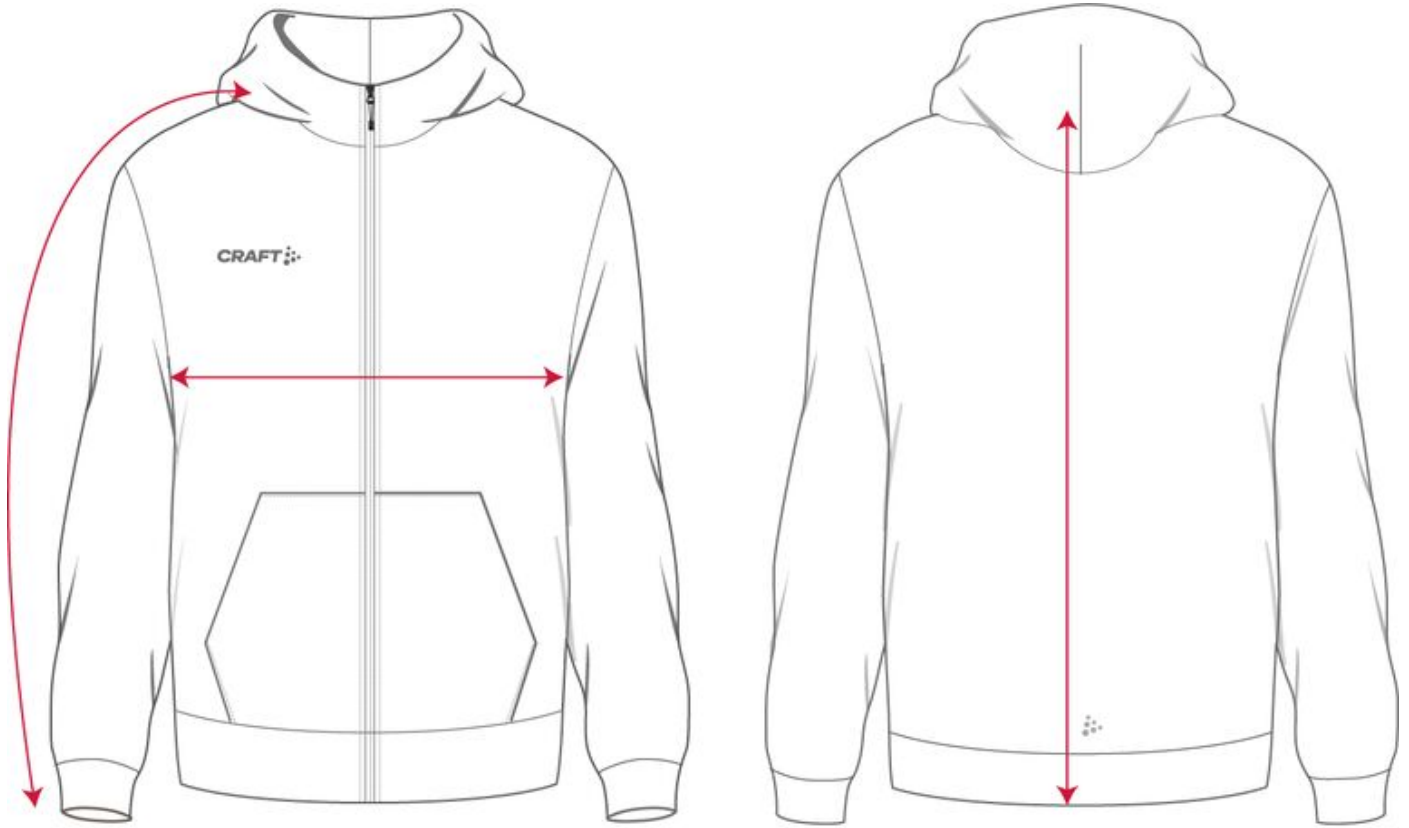

Size Guide

*All measurements are indicative with a maximum tolerance of 2 cm

Article Name	Community 2.0 Logo FZ Hoodie W	Brand	CRAFT
---------------------	--------------------------------	--------------	-------

Points of Measures

Description	XS	S	M	L	XL	2XL	3XL	4XL
½ Chest	50,00	53,00	56,00	59,00	64,00	69,00	74,00	79,00
CBL excl Collar	60,00	61,50	63,00	64,50	66,00	67,50	69,00	70,50
Shoulder + Sleeve Length (From HPS)	74,00	75,50	77,00	78,00	79,20	80,40	81,60	82,80