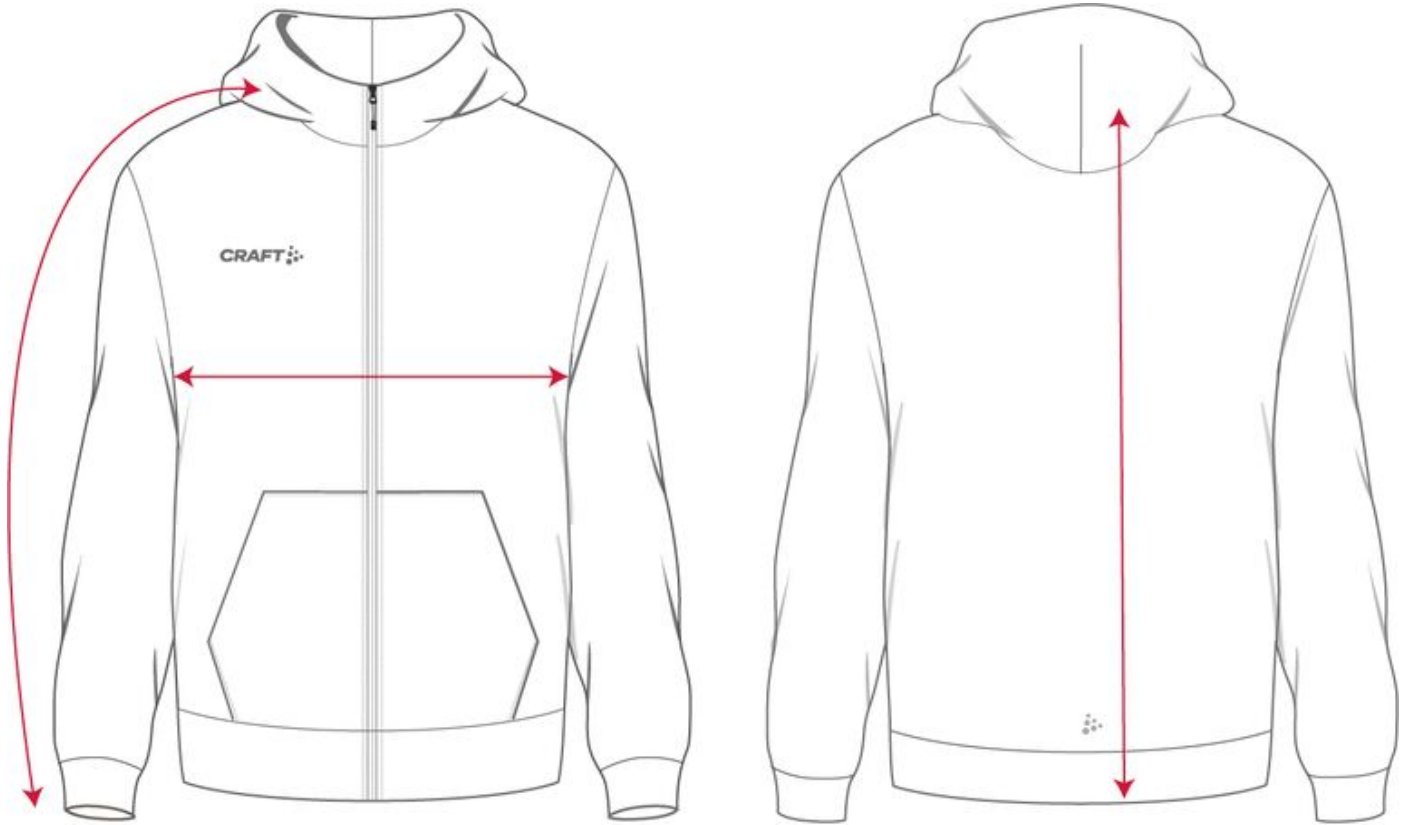

Size Guide

*All measurements are indicative with a maximum tolerance of 2 cm

Article Name	Community 2.0 Logo FZ Hoodie JR	Brand	CRAFT
---------------------	--	--------------	--------------

Points of Measures

Description	122/128	134/140	146/152	158/164
½ Chest	40,00	43,00	46,00	49,00
CBL excl Collar	48,50	52,00	56,50	61,50
Shoulder + Sleeve Length (From HPS)	56,50	62,00	67,00	73,00
3 results Units: CM Grading Display: Absolute				